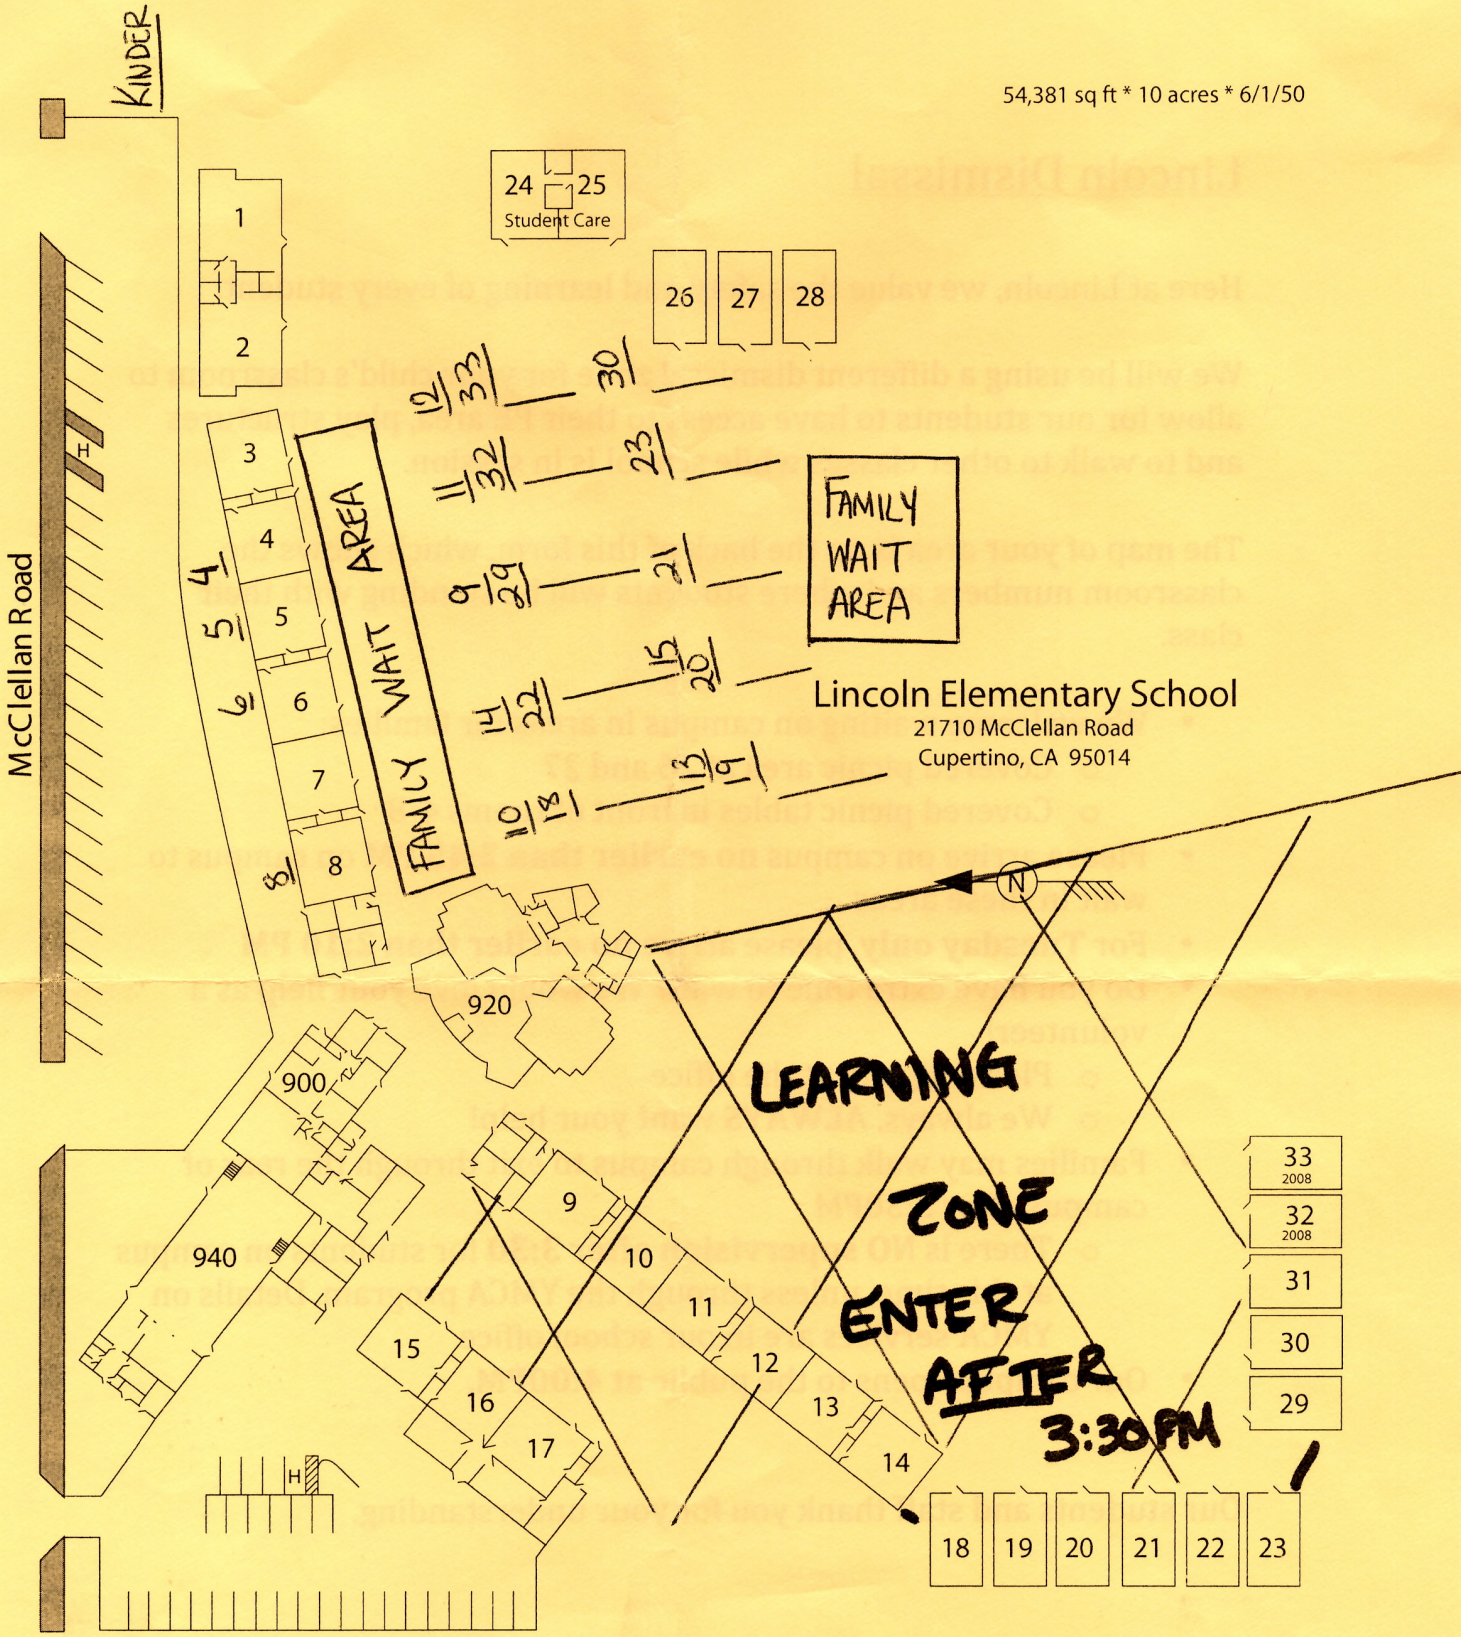

Lincoln Elementary School
21710 McClellan Road
Cupertino, CA 95014